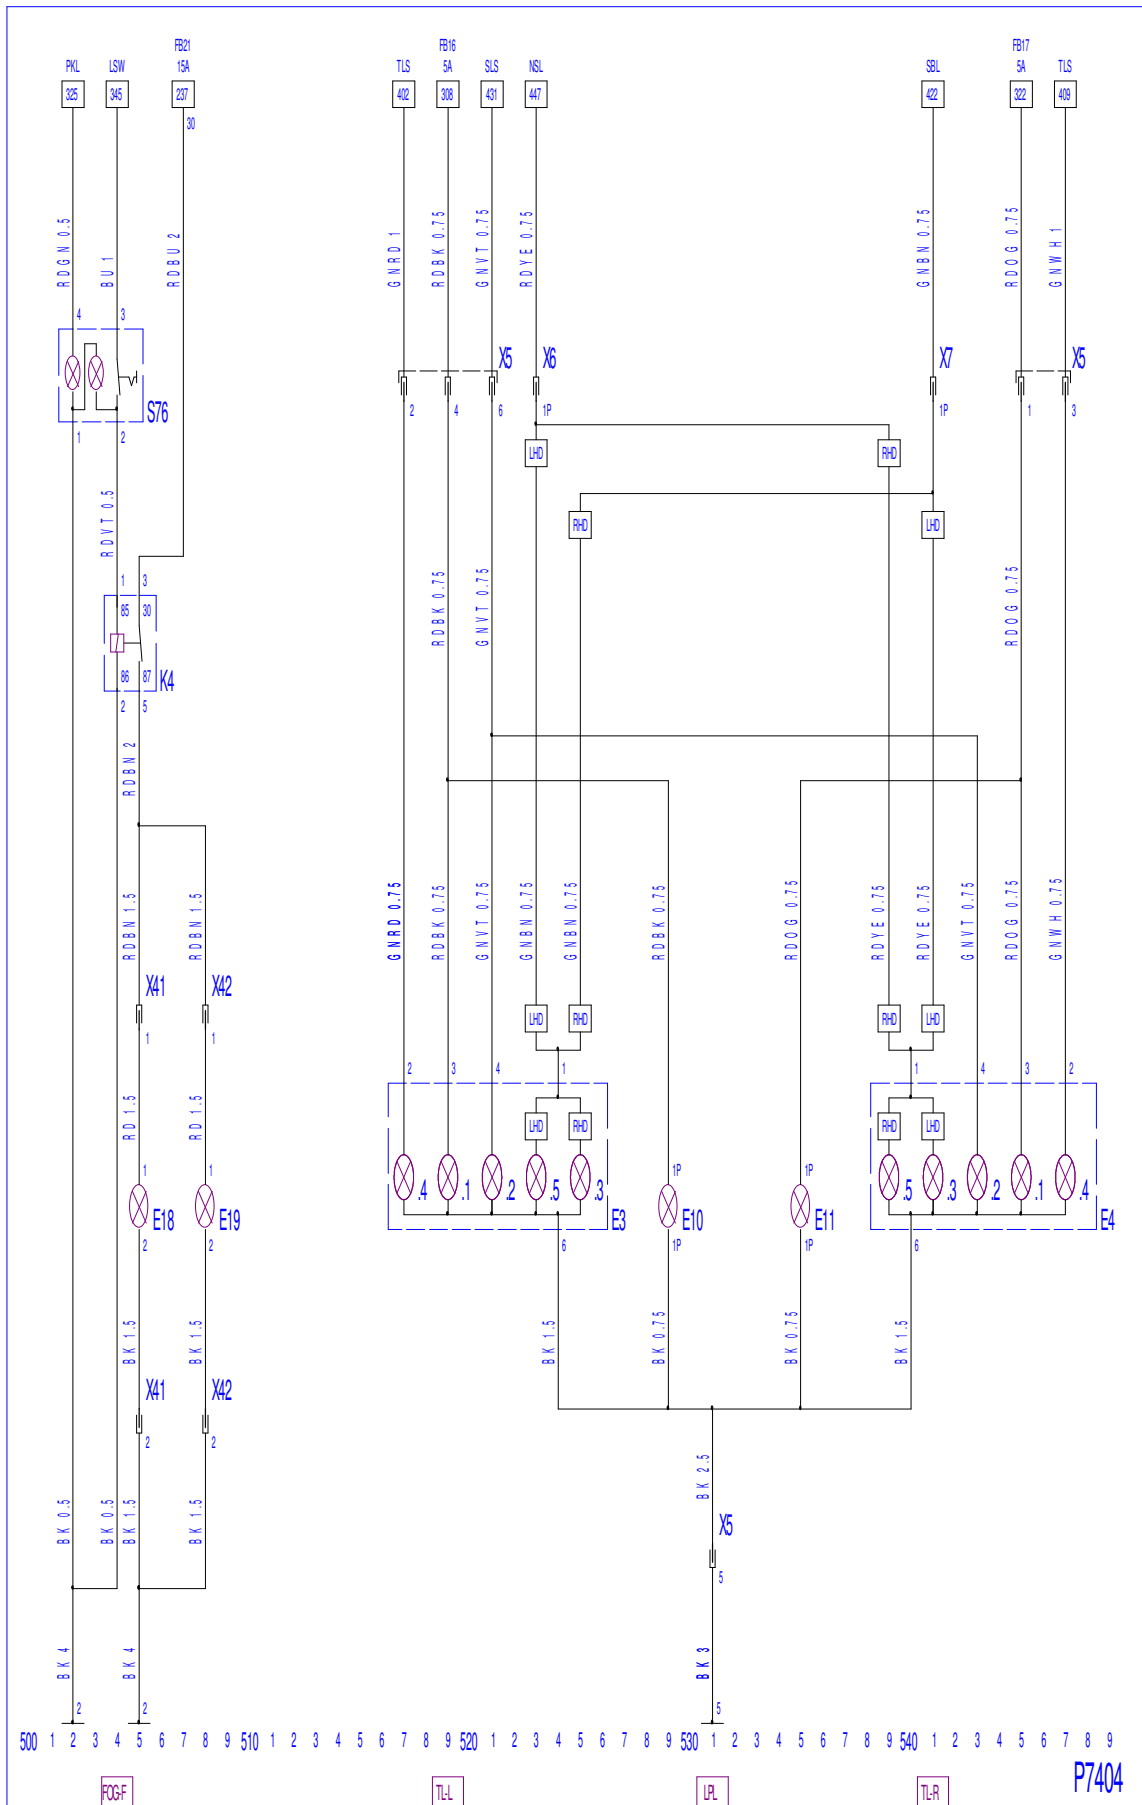

Speedster/VX220, model year 2003

Systems

| | | | |
|-------|---------------------|------|------------------|
| FOG-F | Fog lamps, front | TL-L | Tail lamp, left |
| LPL | Licence plate lamps | TL-R | Tail lamp, right |

Components

| | | | |
|------|-------------------------------|------|-----------------------------|
| E3 | Rear lamp unit - Left | E4.3 | Reversing lamp - Right |
| E3.1 | Tail lamp - Left | E4.4 | Turn signal - Rear, right |
| E3.2 | Stop lamp - Left | E4.5 | Fog lamp - Rear, right |
| E3.3 | Reversing lamp - Left | E10 | Lamp - Licence plate, left |
| E3.4 | Turn signal lamp - Rear, left | E11 | Lamp - Licence plate, right |
| E3.5 | Fog lamp - Rear, left | E18 | Fog lamp - Front, left |
| E4 | Rear lamp unit - Right | E19 | Fog lamp - Front, right |
| E4.1 | Tail lamp - Right | K4 | Relay - Fog lamp, front |
| E4.2 | Stop lamp - Right | S76 | Switch - Fog lamps, front |

Connectors

| | | | |
|----|--------------------------------------|-----|---|
| X5 | Main harness & Rear | X41 | Main harness & Extension harness, fog lamp, front left |
| X6 | Main harness & Rear (Fog lamp) | X42 | Main harness & Extension harness, fog lamp, front right |
| X7 | Main harness & Rear (Reversing lamp) | | |

Grounding Points

| | | | |
|---|---------|---|--------------|
| 2 | Battery | 5 | Chassis rear |
|---|---------|---|--------------|

Abbreviations

| | | | |
|------|------------------|-----|----------------------------|
| 5A | 5 Ampere | LSW | Light switch |
| 15A | 15 Ampere | NSL | Fog lamps, rear |
| 30 | Constant voltage | PKL | Parking lamps |
| FB16 | Fuse FB16 | RHD | Right-hand drive |
| FB17 | Fuse FB17 | SBL | Switch - Reversing lamp |
| FB21 | Fuse FB21 | SLS | Stop lamp switch |
| LHD | Left-hand drive | TLS | Turn signal lamps - Switch |