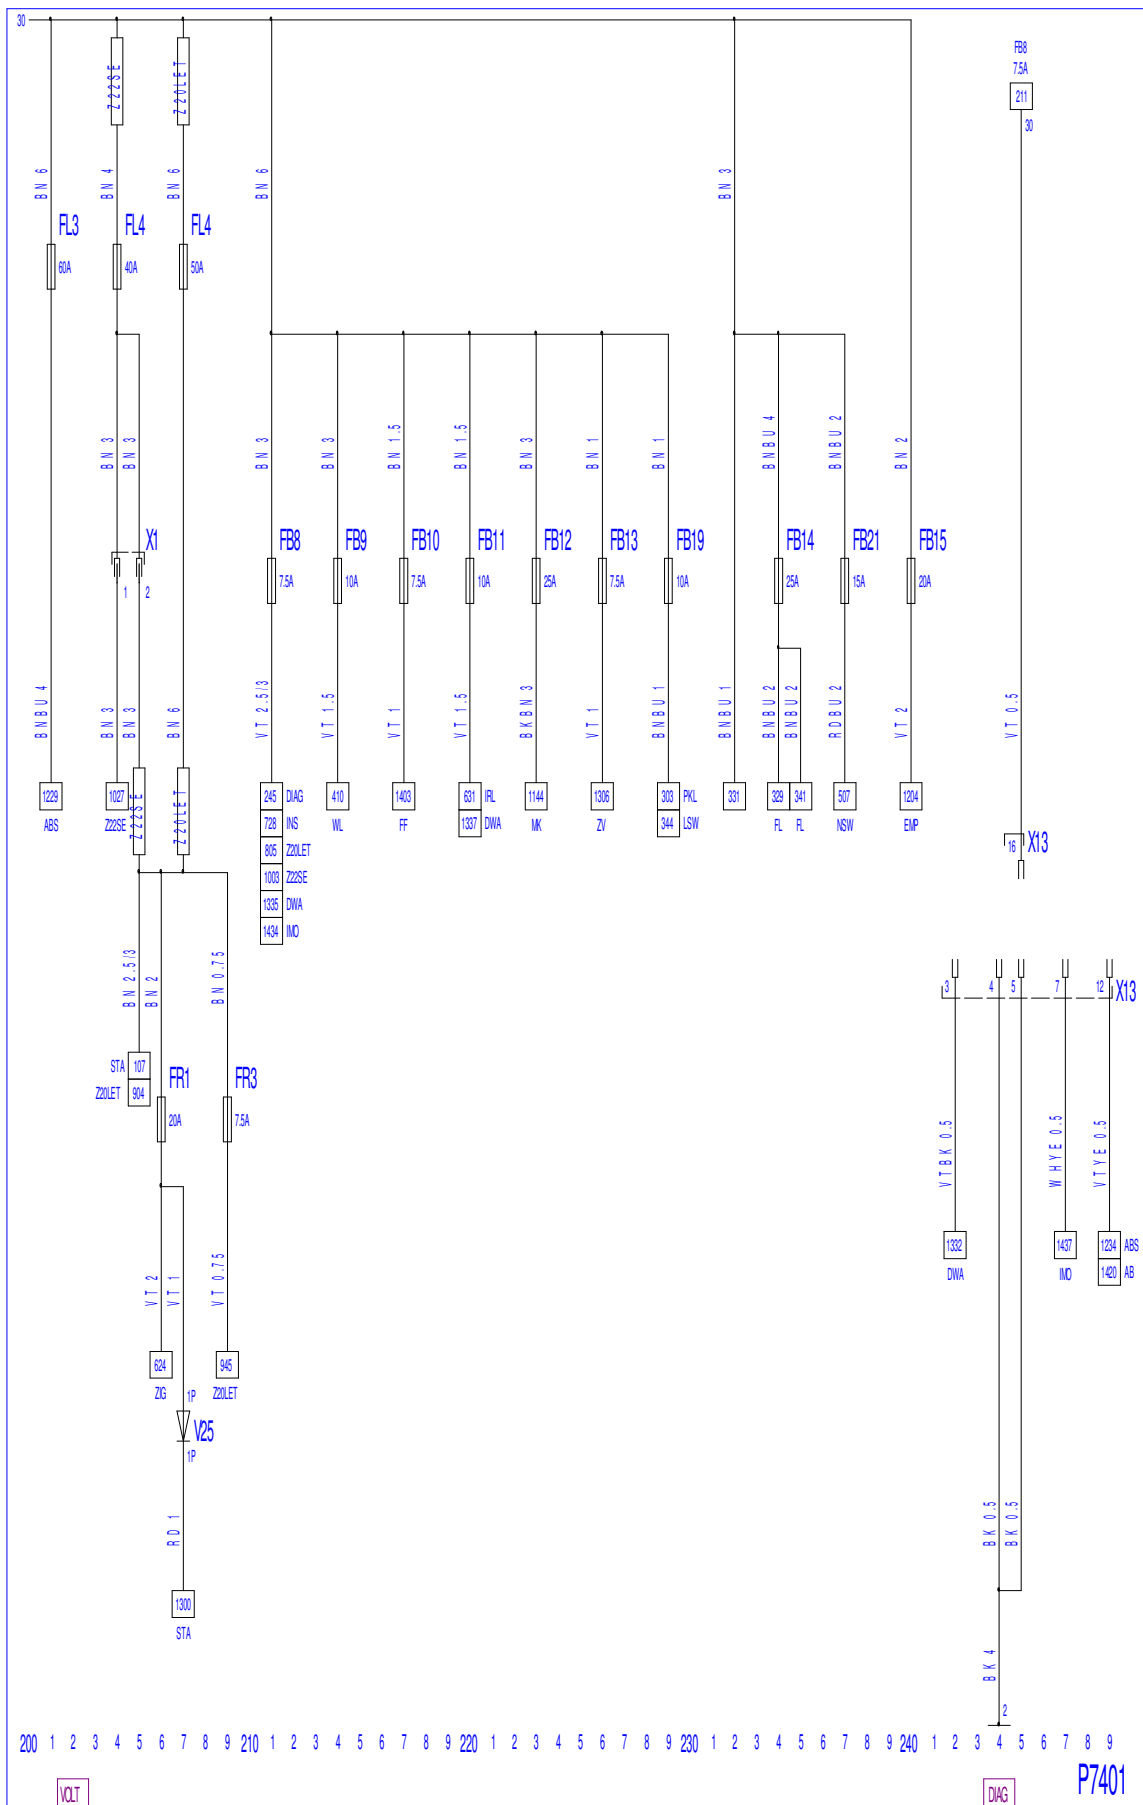

Speedster/VX220, model year 2003

Systems

DIAG	Diagnostic link	VOLT	Voltage distribution
------	-----------------	------	----------------------

Components

FB8	Fuse	FB19	Fuse
FB9	Fuse	FB21	Fuse
FB10	Fuse	FL3	Main fuse
FB11	Fuse	FL4	Main fuse
FB12	Fuse	FR1	Fuse
FB13	Fuse	FR3	Fuse
FB14	Fuse	V25	Diode - Back-up power
FB15	Fuse		

Connectors

X1	Main harness & Battery positive	X13	Diagnostic link
----	---------------------------------	-----	-----------------

Grounding Points

2	Battery
---	---------

Abbreviations

7.5A	7.5 Ampere	IRL	Interior lamp
30	Constant voltage	LSW	Light switch
AB	Airbag	MK	Engine cooling
ABS	Anti-lock Brake System	NSW	Fog lamps, front
DIAG	Diagnostic link	PKL	Parking lamps
DWA	Anti-theft warning system	STA	Start & Charging
EMP	Radio	WL	Hazard warning lamps
FB8	Fuse FB8	Z20LET	Engine Z20LET
FF	Trumpet horn	Z22SE	Engine Z22SE
FL	Front Lamps	ZIG	Cigarette lighter
IMO	Immobiliser	ZV	Central door locking
INS	Instrument		

Color codes

BK	Black	RD/BU	Red / Blue
BK/BN	Black / Brown	VT	Violet
BN	Brown	VT/BK	Violet / Black

BN/BU Brown / Blue

VT/YE Violet / Yellow

RD Red

WH/YE White / Yellow